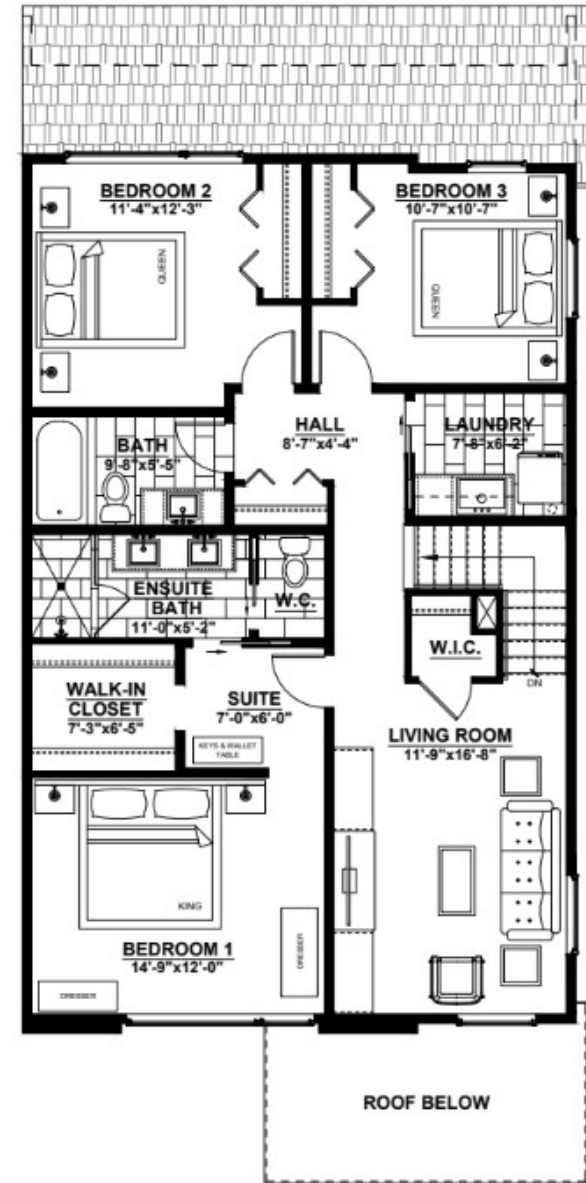

Main Level / Right Side Unit / Blank Face

Scale: 1/8" = 1'-0"

Second Level / Right Side Unit / Blank Face

Scale: 1/8" = 1'-0"